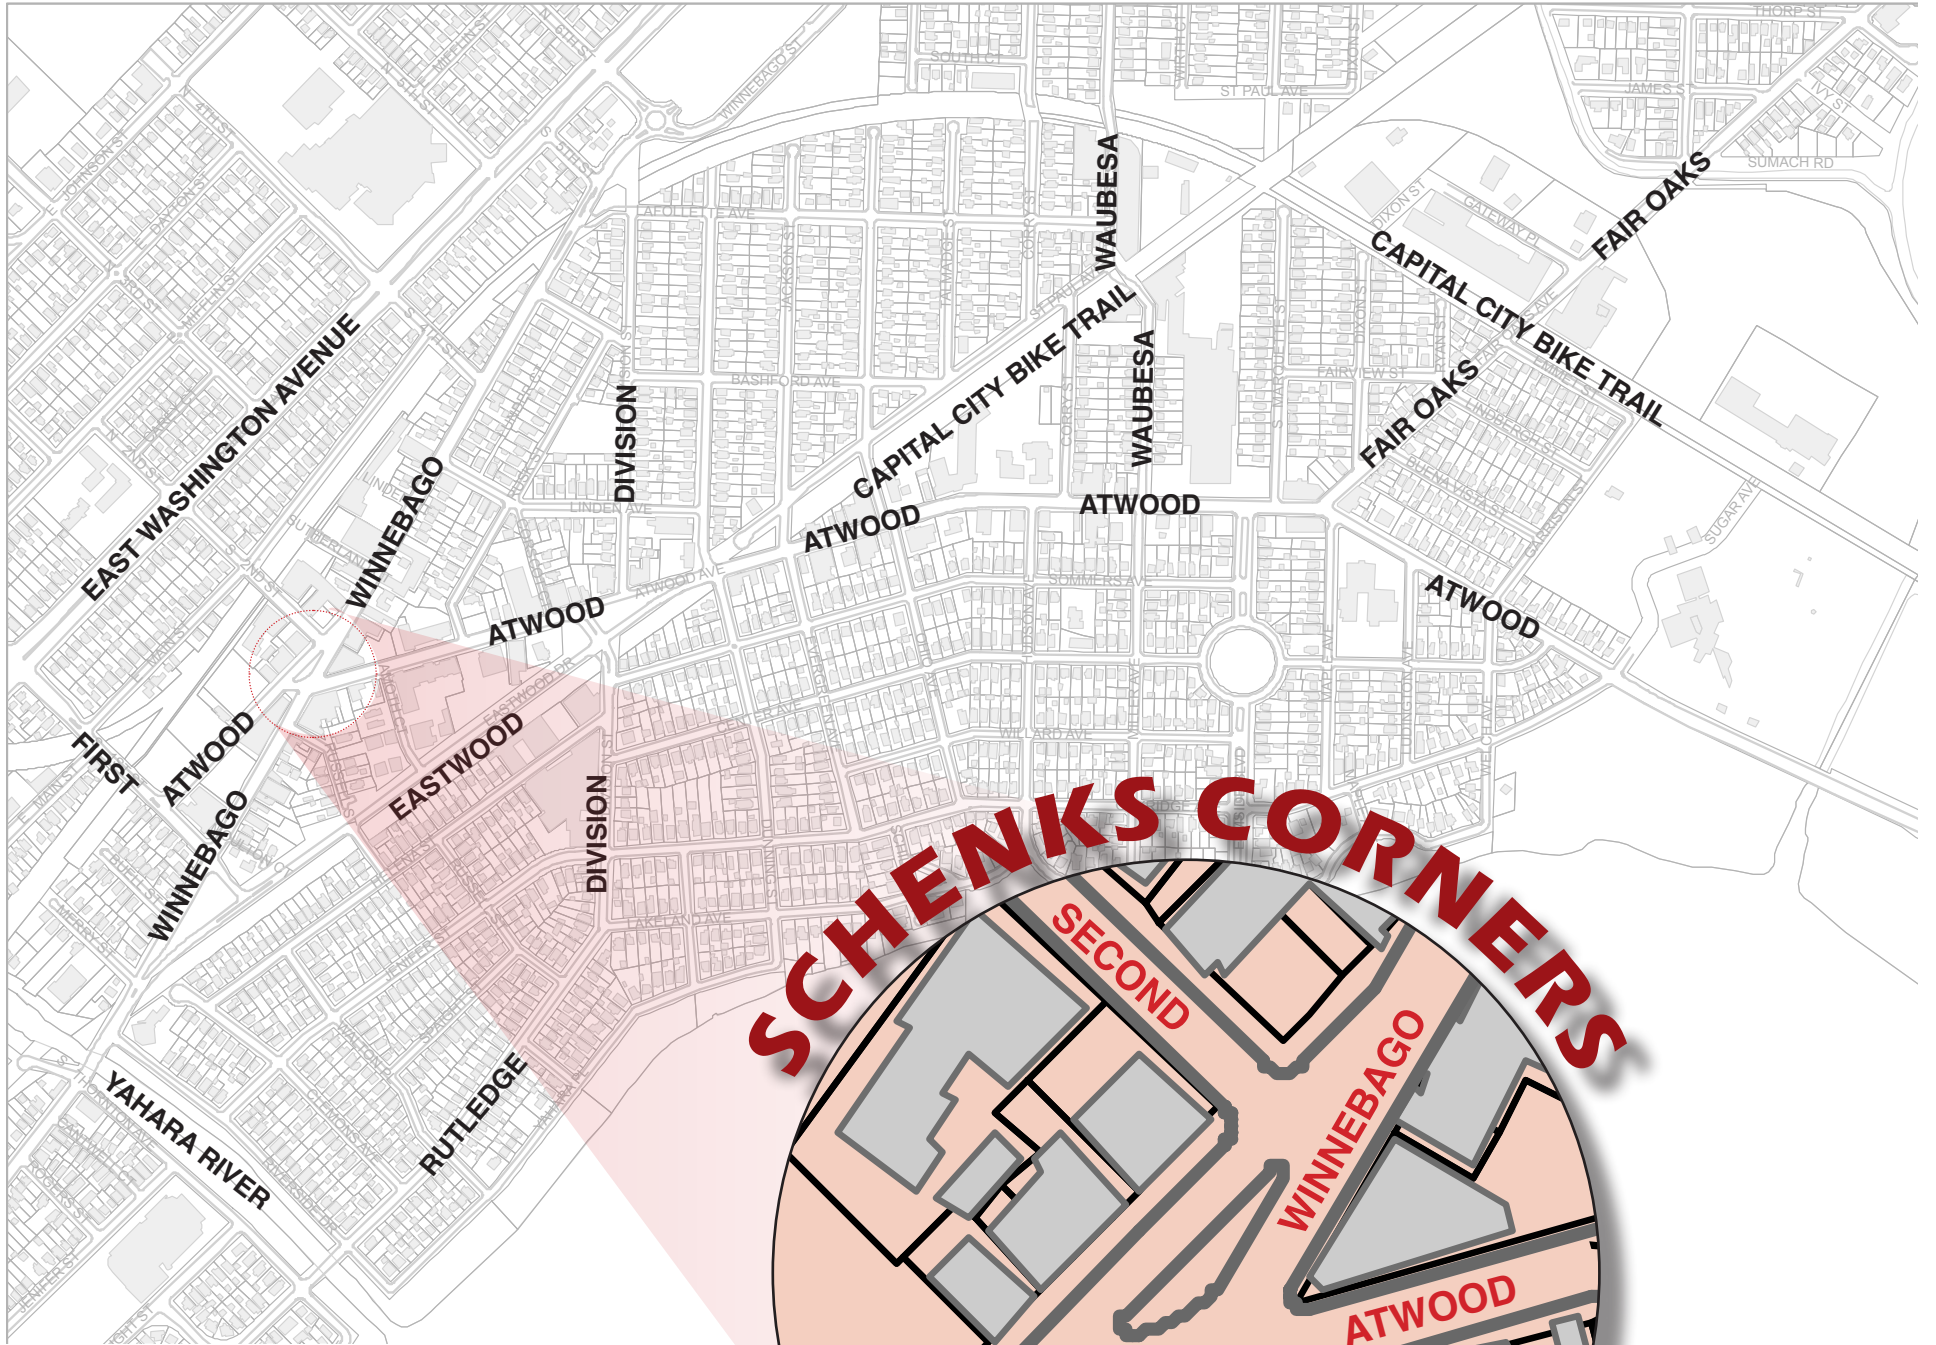

INVITATION TO: REDESIGN AND ENHANCE OUR NEIGHBORHOOD PUBLIC SPACES

The Schenk-Atwood-Starkweather-Yahara (SASY) Neighborhood Council has partnered with the City of Madison to create a neighborhood vision which will enhance our neighborhood public spaces. Those who live, work and play in a space know best how to create a place with belonging, a place with meaning and soul, a place to linger in and return to because it connects with and feeds you.

Schenks Corners Pedestrian Plaza

How would you use a plaza space here?
What would you like to see?

Wednesday
August 14

6:30 pm-8:30 pm

Mermaid Cafe

1929 Winnebago St.

WWW.SASYNA.ORG

PUBLIC PLANNING MEETINGS

Wednesdays, 6:30 pm-8:30 pm.
Locations: to be announced
Schedule subject to change.
Check www.sasyna.org for updates.

- #1 - **August 14**: Schenks Corners
- #2 - **September 11**: Schenks Corners
- #3 - **October 9**: Greenspace triangle near First St. and Eastwood Dr.
- #4 - **November 13**: Greenspace triangle near Monty's Blue Plate
- #5 - **December 11**: Atwood corridor from Dunning St. to Olbrich
- #6 - **January 8**: Wrap up and recommendations